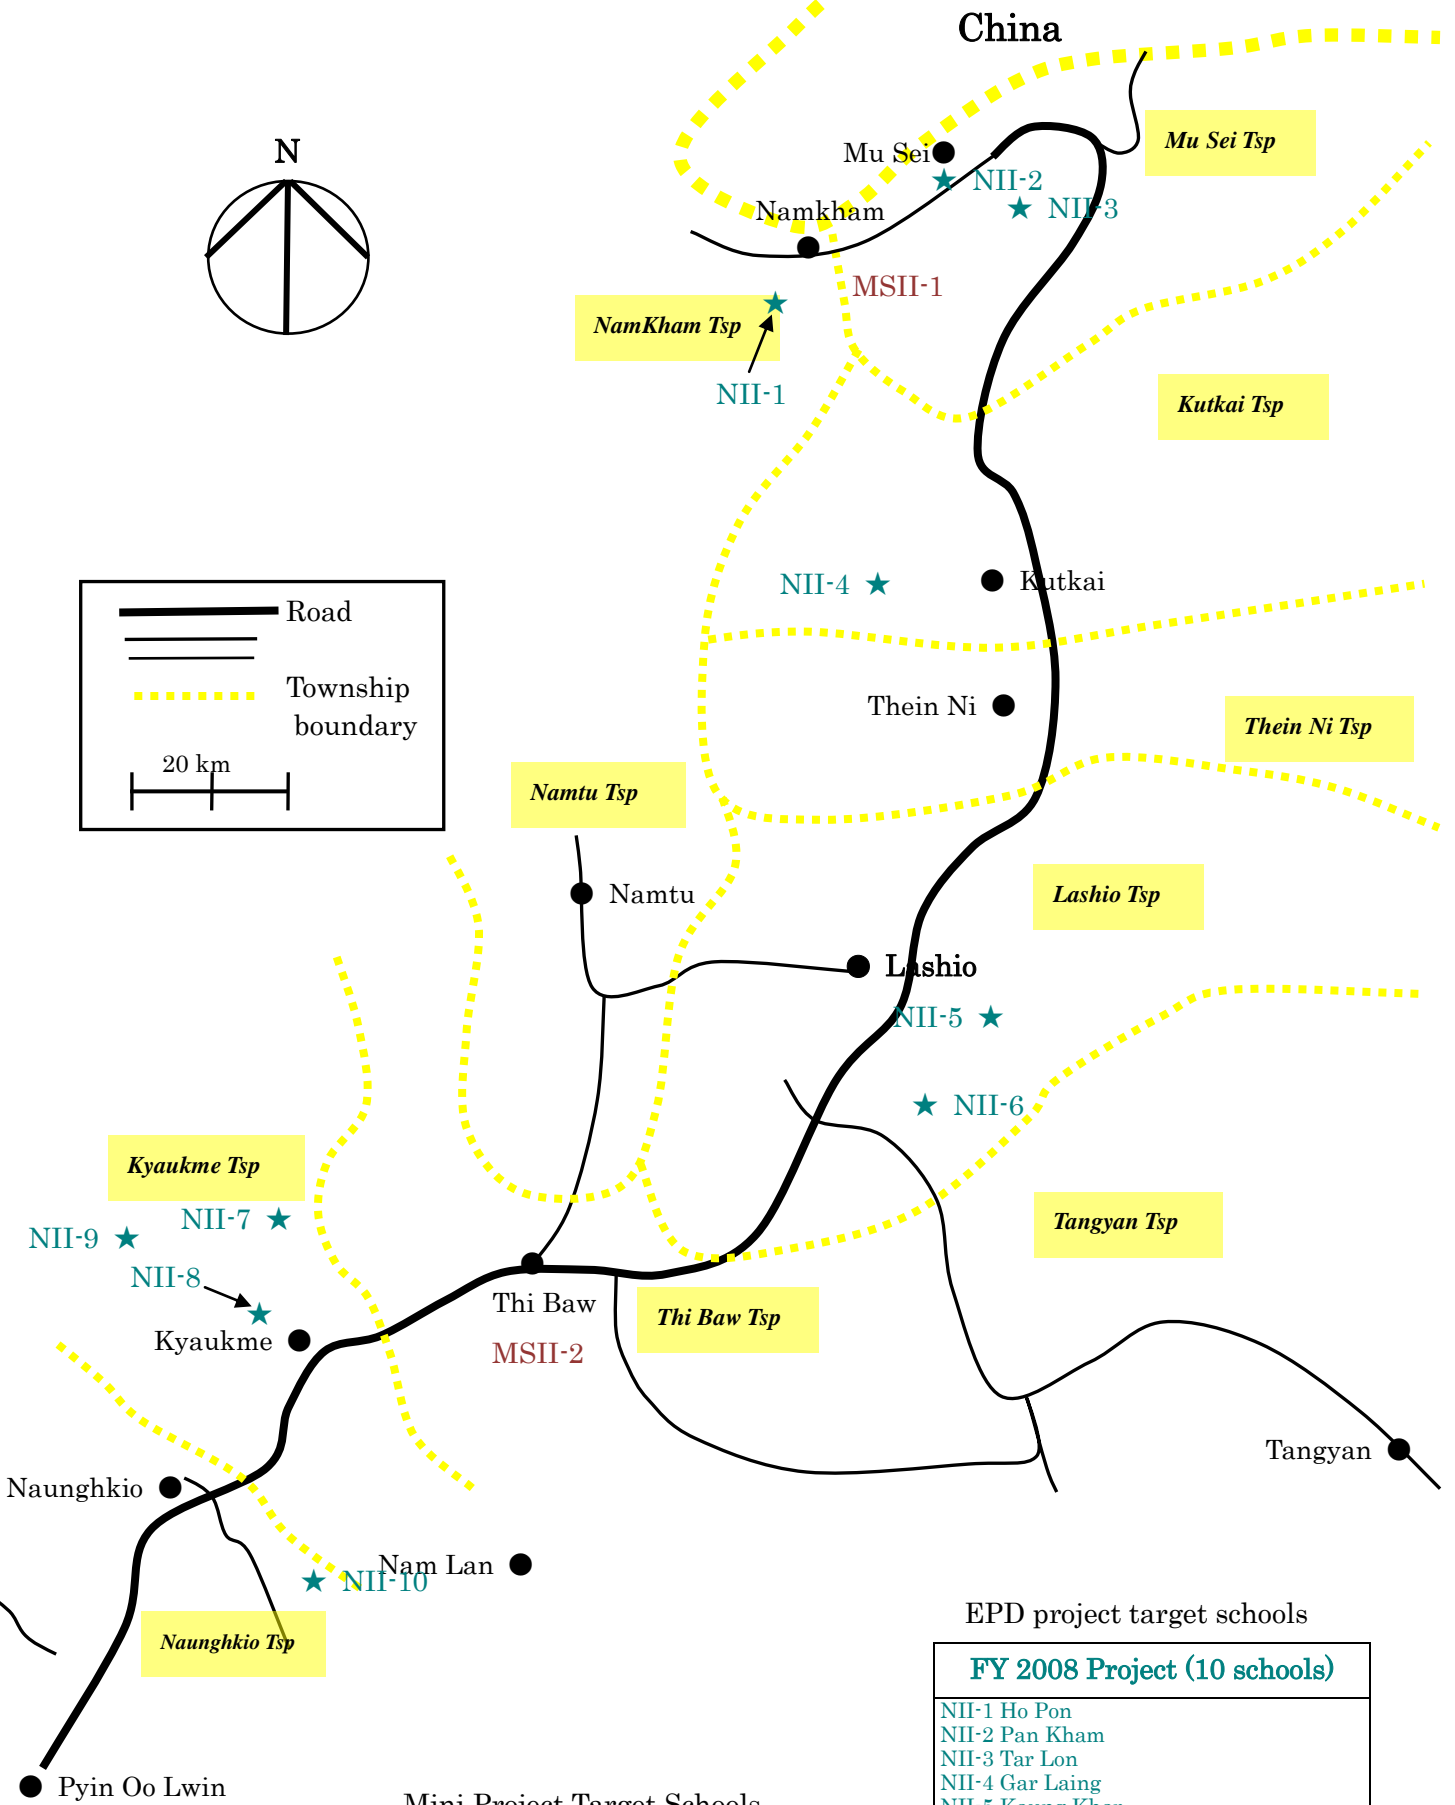

The Nippon Foundation/Saetanar EPD Project (School Construction Project)  
 Project Sites in Northern Shan (FY-2008, Phase II)

**Mini Project Target Schools**

<b>FY 2008 (2 Schools)</b>
MSII-1 Man Mein Wai Kham
MSII-2 Kaung Hone Nar San

**EPD project target schools**

<b>FY 2008 Project (10 schools)</b>
NII-1 Ho Pon
NII-2 Pan Kham
NII-3 Tar Lon
NII-4 Gar Laing
NII-5 Kaung Khar
NII-6 Maing Kyaing
NII-7 Maing Ngaw
NII-8 Man Khar
NII-9 Pan Hpyet
NII-10 Naung Hkio Gyi