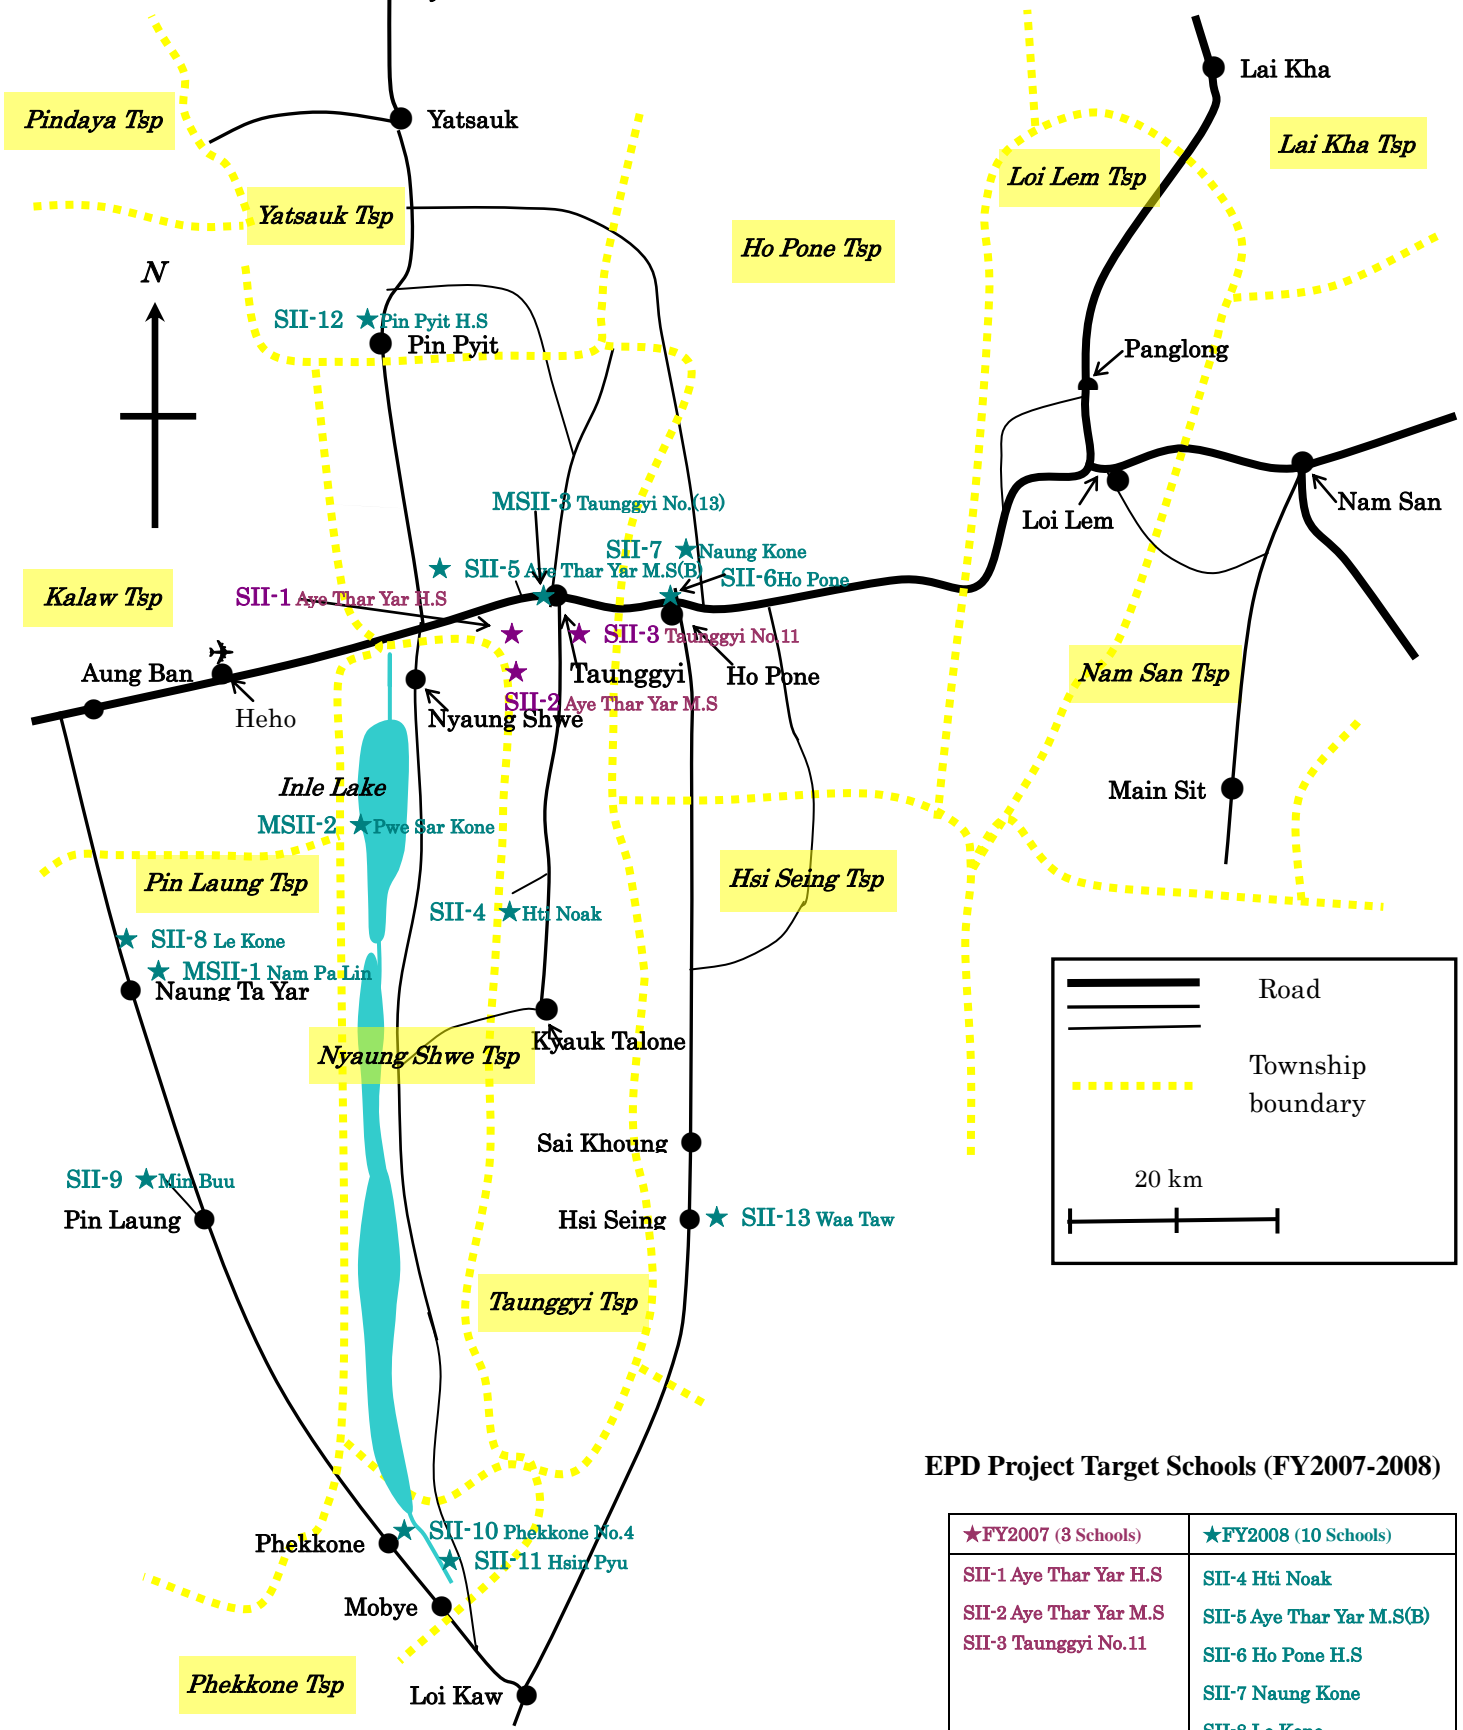

The Nippon Foundation/Saetanar EPD Project (School Construction Project)
 Project Sites in Southern Shan (FY 2007-2008) Phase II

Mini Project Target Schools (FY-2008)

★ FY-2008 (3 Schools)
MSII-1 Nam Pa Lin
MSII-2 Pwe Sar Kone
MSII-3 Taunggyi No.(13) Post Primary School

EPD Project Target Schools (FY2007-2008)

★FY2007 (3 Schools)	★FY2008 (10 Schools)
SII-1 Aye Thar Yar H.S	SII-4 Hti Noak
SII-2 Aye Thar Yar M.S	SII-5 Aye Thar Yar M.S(B)
SII-3 Taunggyi No.11	SII-6 Ho Pone H.S
	SII-7 Naung Kone
	SII-8 Le Kone
	SII-9 Min Buu
	SII-10 Phekkone No.4
	SII-11 Hsin Pyu
	SII-12 Pin Pyit H.S
	SII-13 Waa Taw